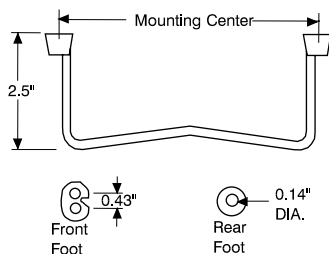

1421T7

1421T8BK

1421T9BK

Rubber Feet						
Part Number	Description	Color	Dimensions		Style	Pkg. Qty
1421T2	Self-adhesive	Black	.5" x .14"	12.7 x 3.5 mm	Flat Round	24
1421T2CL	Self-adhesive	Clear	.5" x .14"	12.7 x 3.5 mm	Flat Round	24
1421T2GY	Self-adhesive	Grey	.5" x .14"	12.7 x 3.5 mm	Flat Round	24
1421T3	Self-adhesive	Black	.5" x .23"	12.7 x 5.8 mm	Square	24
1421T4	Self-adhesive	Black	.81" x .30"	20.5 x 7.6 mm	Square	24
1421T5BK	Self-adhesive	Black	.44" x .20"	11.1 x 5 mm	Hemisphere	24
1421T5CL	Self-adhesive	Clear	.44" x .20"	11.1 x 5 mm	Hemisphere	24
1421T6CL	Self-adhesive	Clear	.31" x .09"	7.9 x 2.2 mm	Flat Round	24
1421T7	Screw-on	Black	.75" x .5"	19 x 12.7 mm	Round	24
1421T8BK	Self-adhesive	Black	.47" x .12"	12.1 x 3.1 mm	Square	24
1421T9BK	Self-adhesive	Black	.88" x .40"	22.35 x 10.16 mm	Round	24

BAILS

Bails - (Tilt Stand)		
Part Number	Mounting Centers	
	inches	mm
1427D5	5.5	139.7
1427D7	7.0	177.8
1427D10	10.0	254.0

Accessories

CANADA
Guelph, Ontario (519) 822-2960
St. Laurent, Quebec (514) 343-9010
USA
Cheektowaga, NY (716) 651-0086